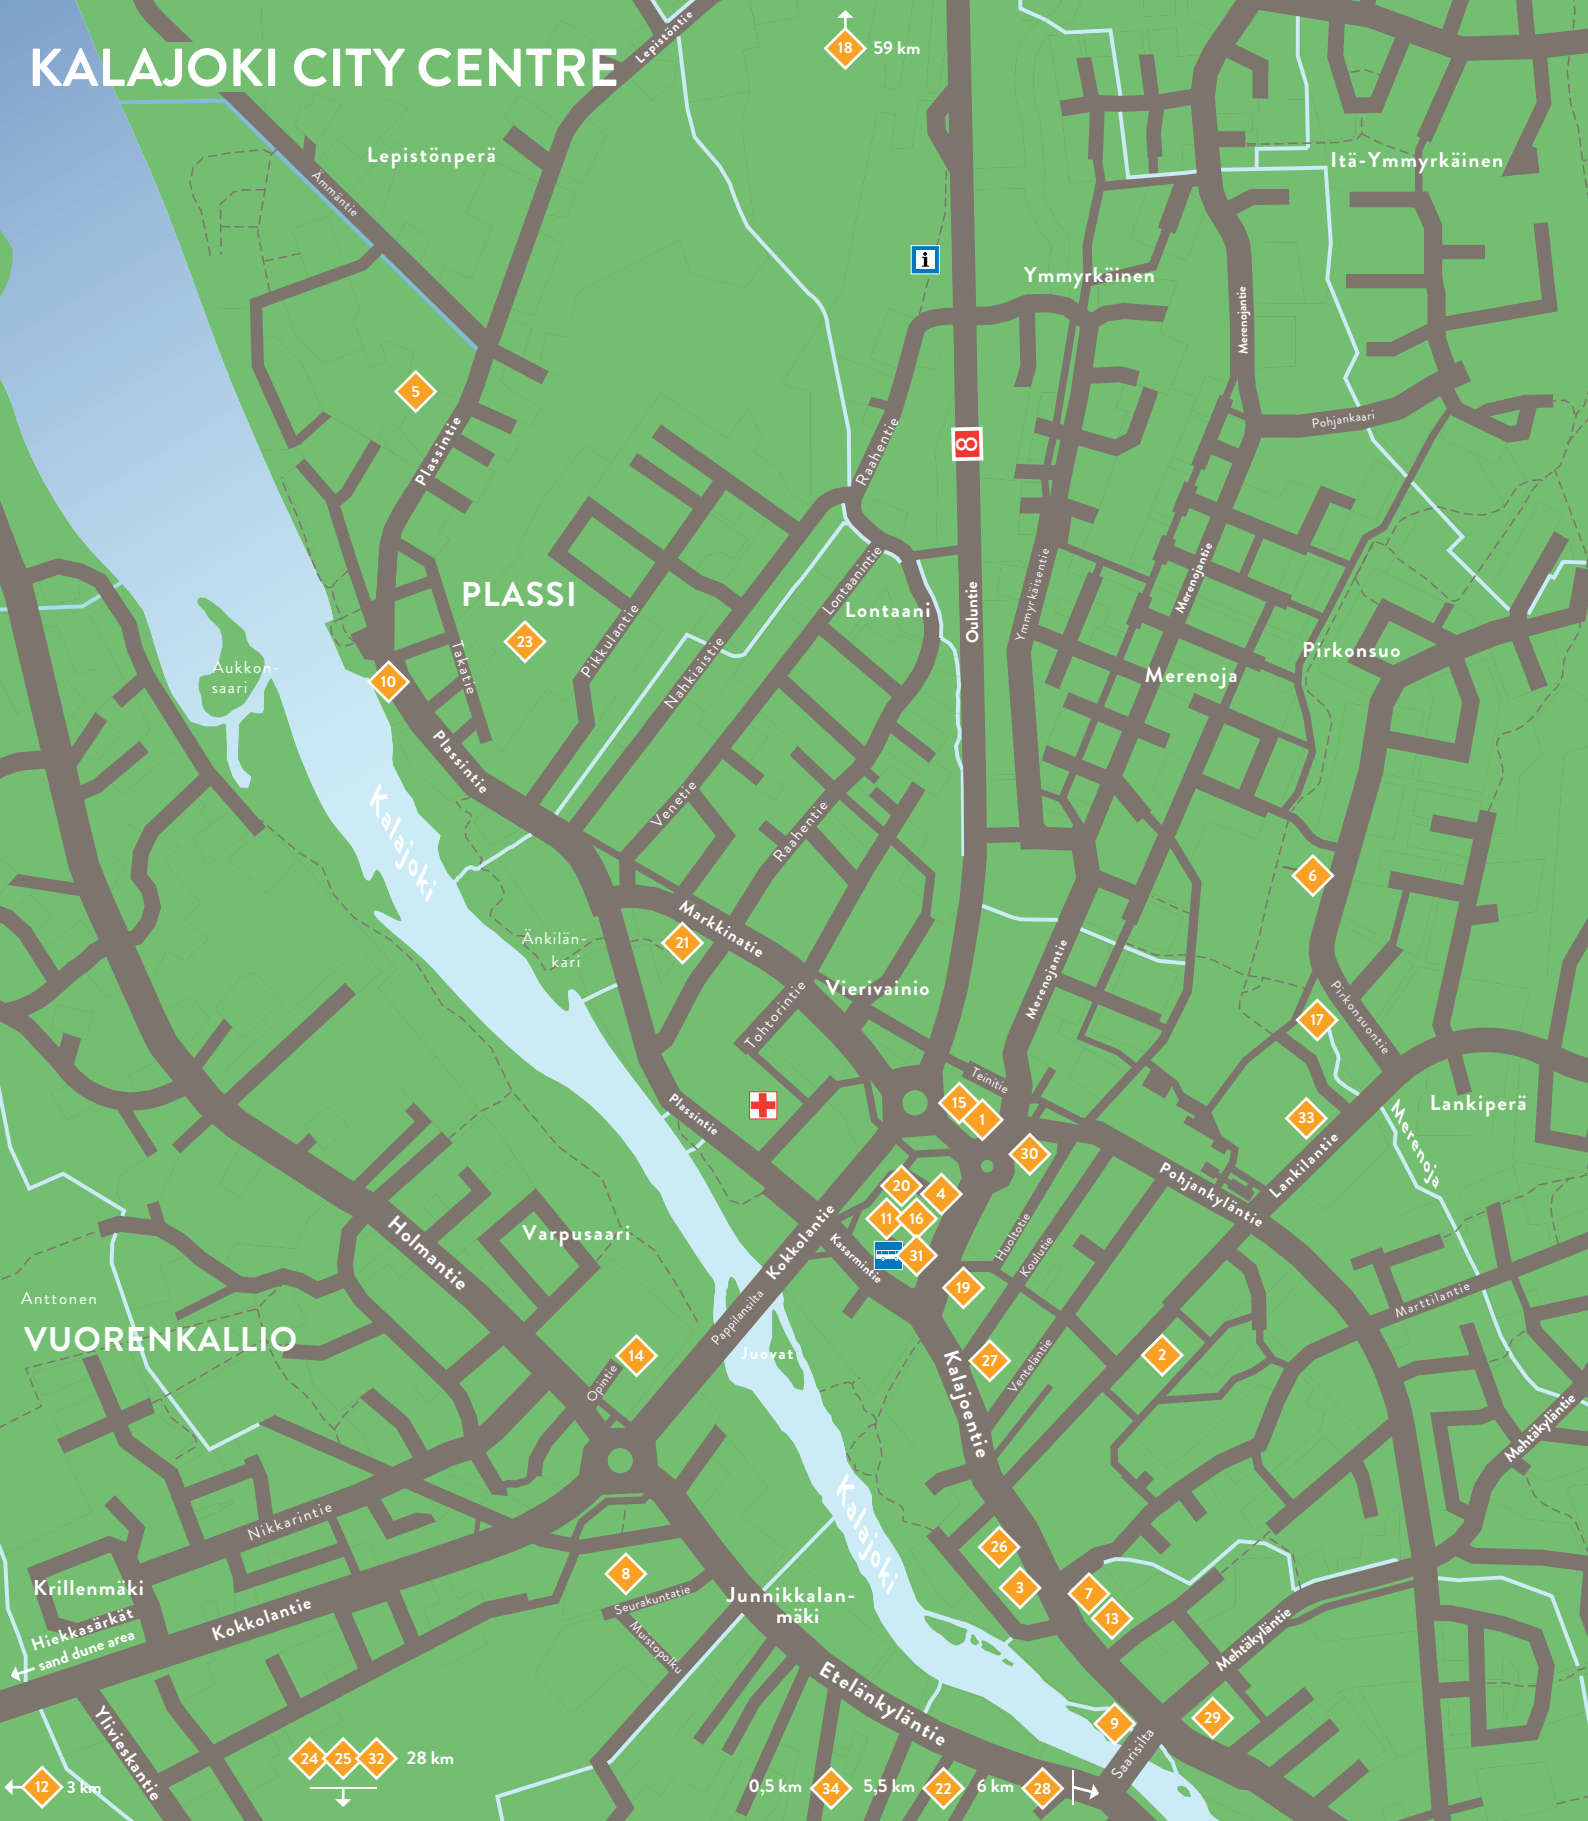

# KALAJOKI CITY CENTRE

- |  |   |  |                                |
|--|---|--|--------------------------------|
| 1. Alko, Alcoholic beverages           | 11. Shopping and Cultural center Merta                    | 21. Markkinatien Fysio, wellbeing services | 31. Taxi Service Kalajoki      |
| 2. AR-Tuotanto, video & media services | 12. Iso-Pahkala Ceramics & Café Seili                     | 22. Peura Puukko, handmade knives          | 32. Team Nordic Husky Farm     |
| 3. Euronics Kalajoki                   | 13. Kotileivonnaiskahvila Tuulahdus, Home Bakery and Café | 23. Plassi – the old town of Kalajoki      | 33. Sports field               |
| 4. Halpa-Halli, grocery store          | 14. Education Centre Jedu                                 | 24. Rautio Church                          | 34. Kärjän talo, accommodation |
| 5. Havula Manor                        | 15. K-Supermarket Kalajoki, grocery store                 | 25. Rautio Local History Museum            | Bus Station                    |
| 6. Indoor ice rink                     | 16. Cultural center: library, cinema and Virta Hall       | 26. Rautio Tools & Rautio Sports           | Information point              |
| 7. Kalajoki Pharmacy                   | 17. Sports park   | 27. Restaurant Mamma Leone                 | Hospital, Health Centre        |
| 8. Kalajoki Church                     | 18. Trade House of Lang, Raahе                            | 28. Salmun maatilamatkailu B&B             |                                |
| 9. Kalajoki Local History Museum       | 19. LILO'S Fast Food & Lunch                              | 29. S-Market, grocery store                |                                |
| 10. Fishing Museum and Fiiia's cottage | 20. Livekuvaukset.fi, live video & streaming services     | 30. Station Clothing Box, clothing shop    |                                |